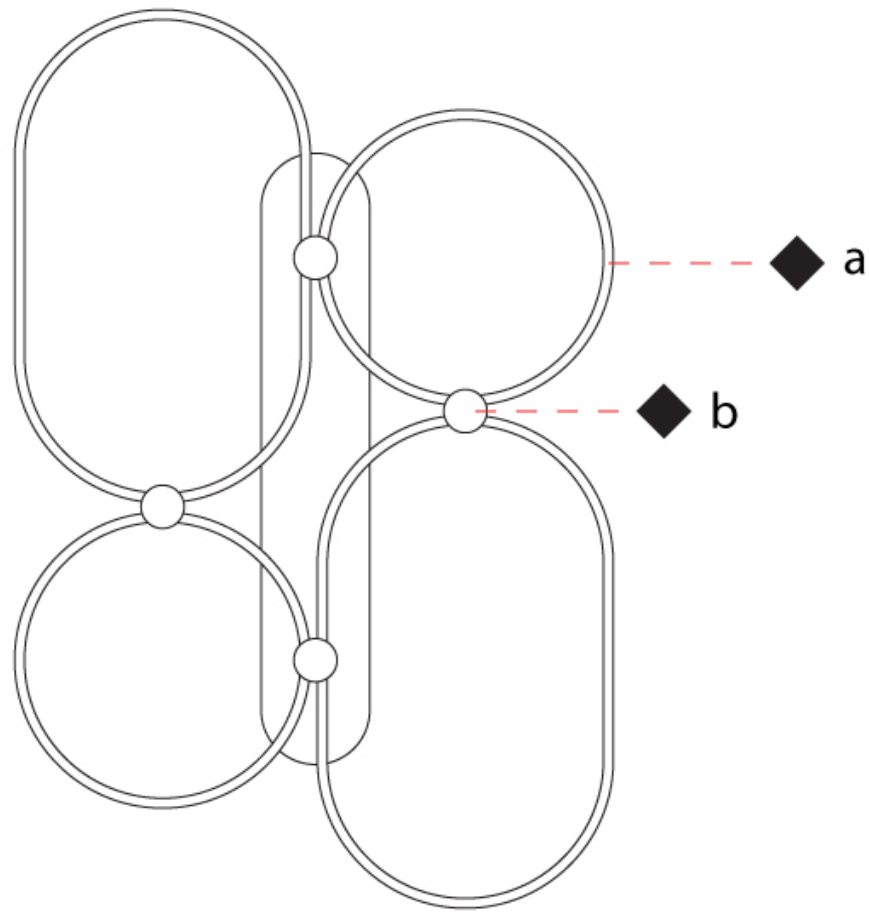

D43089-

PROJECT	_____
TYPE	_____
SPECIFIER	_____
QUANTITY	_____
DATE	_____

D