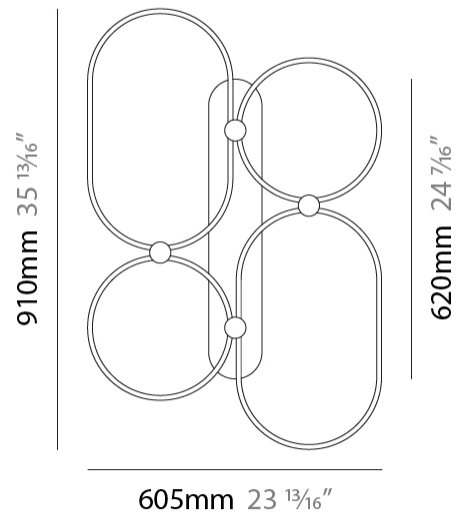

#### PHYSICAL

Shape: Abstract
Length (mm): 605
Length (in): 23 <sup>13</sup> / <sub>16</sub>
Height (mm): 910
Depth (mm): 130
Height (in): 35 <sup>13</sup> / <sub>16</sub>
Depth (in): 5 <sup>1</sup> / <sub>8</sub>
Fixture Finish: <a href="#">BLK</a> / <a href="#">WHB</a> / <a href="#">WHW</a> / <a href="#">BKB</a> / <a href="#">BRA</a> / <a href="#">SBS</a>
Fixture Material: Aluminum

#### OPTICAL

#### RATINGS AND CERTIFICATIONS

Certified By: Certified for North American Standards
IP rating: IP20

5 1/8"  
130mm

4 5/16"  
110mm

D43089-

PROJECT	_____
TYPE	_____
SPECIFIER	_____
QUANTITY	_____
DATE	_____

#### PHYSICAL

Shape: Abstract  
 Length (mm): 605  
 Length (in): 23 <sup>13</sup>/<sub>16</sub>  
 Height (mm): 910  
 Depth (mm): 130  
 Height (in): 35 <sup>13</sup>/<sub>16</sub>  
 Depth (in): 5 <sup>1</sup>/<sub>8</sub>  
[Fixture Finish: BLK / WHB / WHW / BKB / BRA / SBS](#)  
 Fixture Material: Aluminum