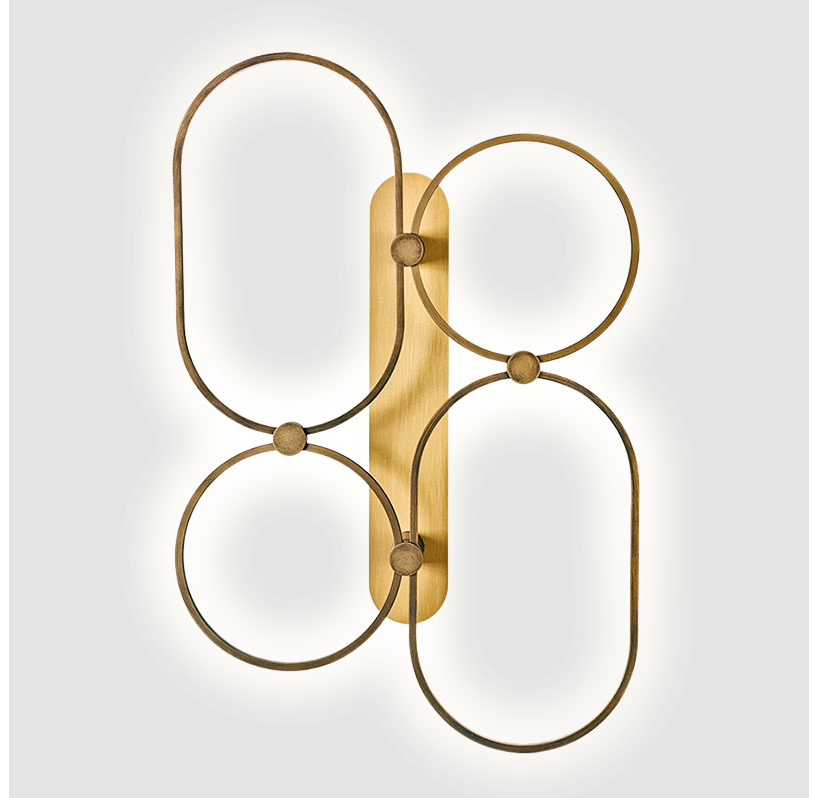

PROJECT	
TYPE	
SPECIFIER	
QUANTITY	
DATE	

NONAME SURFACE

D43089-

base number	LED Dimming	Color Temperature	Finish Options

1. To build a product code in our configurator select the specify button on the base model # product page
2. To build a manual product code on this datasheet choose from the options listed below in blue font and add the suffix to the base model #

GENERAL

Series: NoName
Partner: Icone
Division: Design
Installation: Surface
Product Type: Wall Surface
Mounting Location: Wall
Light Distribution: Indirect

PHYSICAL

Shape: Abstract
Length (mm): 605
Length (in): 23 ¹³/₁₆
Height (mm): 910
Depth (mm): 130
Height (in): 35 ¹³/₁₆
Depth (in): 5 ¹/₈
Fixture Finish: BLK / WHB / WHW / BKB / BRA / SBS
Fixture Material: Aluminum

ELECTRICAL

Lamp Type: LED
Input Wattage (W): 41.6
Dimming: Phase Dimming / 0-10V Dimming
Driver Included: Yes
Driver Location: Integrated
Driver Class: Class 2
Input Voltage (V): 120 - 277
Output Voltage (V): 24

LED

Color Temperature (°K): 2700 / 3000
Max. Delivered Lumen (lm): 5700 / 5880
CRI: >80 CRI
Lamp Life (hrs): 50000

OPTICAL

RATINGS AND CERTIFICATIONS

Certified By: Certified for North American Standards
IP rating: IP20